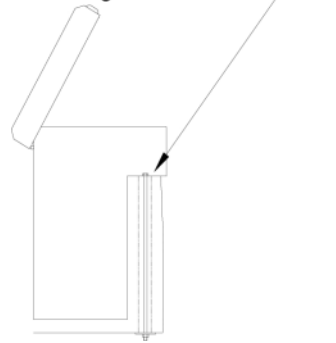

## Parts List // Diagram

No	Qty.	Description
1	1	UTV Side Box
2	1	UTV Side Box Lid
3	1	UTV Side Box Seal
4	1	UTV Side Box Hinge
5	1	UTV Side Box Lock

## Assembly Instructions :

1. Side Box Pre-assembled, ready for attachment.

Drill and Bolt Through  
steel tube on bed rail

**STEEL BED SIDE**

Drill and Bolt Through  
opening tube on bed  
with long bolt and washer

**PLASTIC BED SIDE**

## Attachment Instructions :

1. Place side box onto bed side making sure tailgate and bed tilt operate correctly. Open lid of box and using drill, drill through the box and into the lip of the bed side. Since each type of bed side is different it is important that the attachment method is suitable for the box not to come loose. On some models it may be better to extend a bolt through the existing bed holes and attach with washer and nut (Polaris).