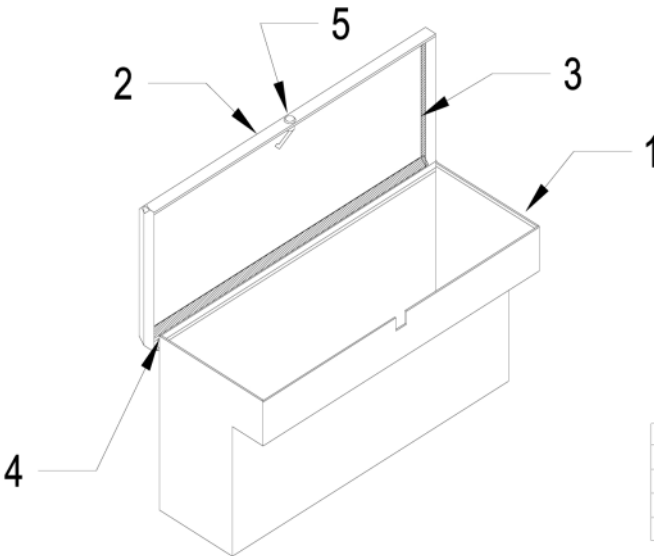

WARNINGS

- ▲ Read, study, and follow all instructions before attempting to use these devices. Failure to follow instruction or head warnings may result in personal and/or property damage.
- ▲ Do not attach Side Box where it will interfere with safe operation of UTV.
- ▲ Do not attach Side Box where it may extend out beyond UTV bed sides and get caught on passing objects.
- ▲ Always lock side box to prevent lid from opening and items escaping during motion.
- ▲ Do not place items in side box which exceed 100 lbs. or the limit of the factory UTV bed side.
- ▲ Do not use side box unless properly attached to bed side, fasteners are tight and lid locked in place.
- ▲ Do not transport flammable liquids inside box as they may spill as the vehicle is in motion causing possible damage or injury to UTV or rider.
- ▲ Make sure all bolts are tight before use and periodically check for tightness as vibration may cause nuts to loosen over time and can cause damage to side box or personal injury.
- ▲ Do not force screws as this may cause threads to strip, which may cause damage to bed side or box.
- ▲ Maintain a safe speed when traveling with full load in UTV bed side box.
- ▲ Do not place hands or items on edge of open box as falling lid can cause personal or property damage. Always keep lid supported by hand or proper prop device while accessing inside of box.
- ▲ Keep sharp items away from weatherstrip seal as impact may cause damage to seal.

Parts List // Diagram

No	Qty.	Description
1	1	UTV Side Box
2	1	UTV Side Box Lid
3	1	UTV Side Box Seal
4	1	UTV Side Box Hinge
5	1	UTV Side Box Lock