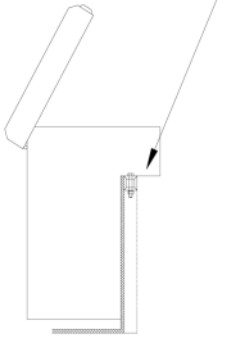

## Parts List // Diagram

No	Qty.	Description
1	1	UTV Side Box
2	1	UTV Side Box Lid
3	1	UTV Side Box Seal
4	1	UTV Side Box Hinge
5	1	UTV Side Box Lock

## Assembly Instructions :

1. Side Box Pre-assembled, ready for attachment.

Drill and Bolt Through  
steel tube on bed rail

**STEEL BED SIDE**

Drill and Bolt Through  
opening tube on bed  
with long bolt and washer

## Attachment Instructions :

1. Place side box onto bed side making sure tailgate and bed tilt operate correctly. Open lid of box and using drill, drill through the box and into the lip of the bed side. Since each type of bed side is different it is important that the attachment method is suitable for the box not to come loose. On some models it may be better to extend a bolt through the existing bed holes and attach with washer and nut (Polaris).